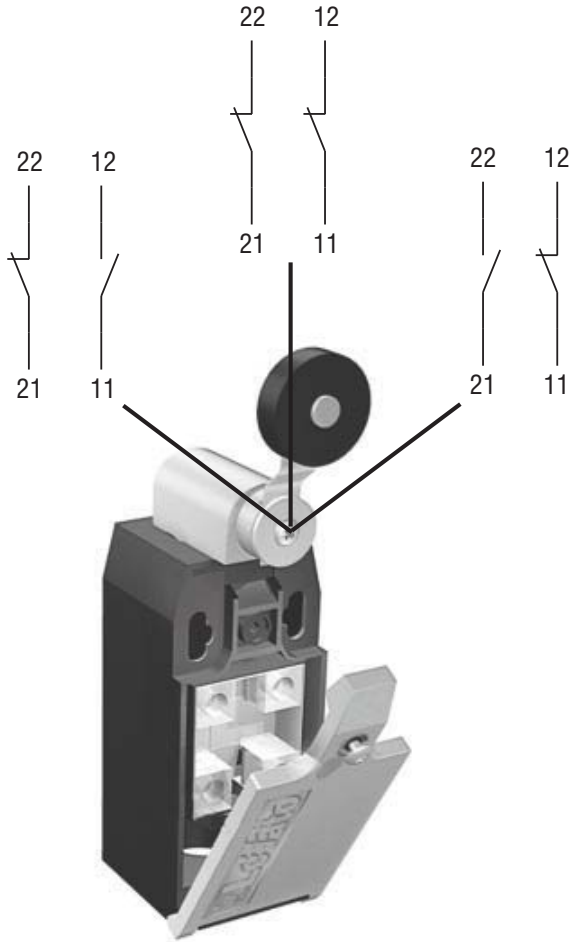

- ① FINECORSA BIDIREZIONALI
- ② BI-DIRECTIONAL LIMIT SWITCHES
- ③ BIDIREKTIONALER ENDSCHALTER
- ④ FINAL DE CARRERA BIDIRECCIONAL

I codici KBF1D02, KMF1D02, KBL1D02, KML1D02, KBL2D02, KML2D02, KCE1D02 e KNE1D02 possono essere ruotati di 90°

Heads KBF1D02, KMF1D02, KBL1D02, KML1D02, KBL2D02, KML2D02, KCE1D02 and KNE1D02 have axial rotation of 90° angles

Die Köpfe KBF1D02, KMF1D02, KBL1D02, KML1D02, KBL2D02, KML2D02, KCE1D02 und KNE1D02 können in Winkeln von 90° auf ihrer eigenen Achse gedreht werden

Las cabezas KBF1D02, KMF1D02, KBL1D02, KML1D02, KBL2D02, KML2D02, KCE1D02 y KNE1D02 giran sobre su eje con ángulos de 90°